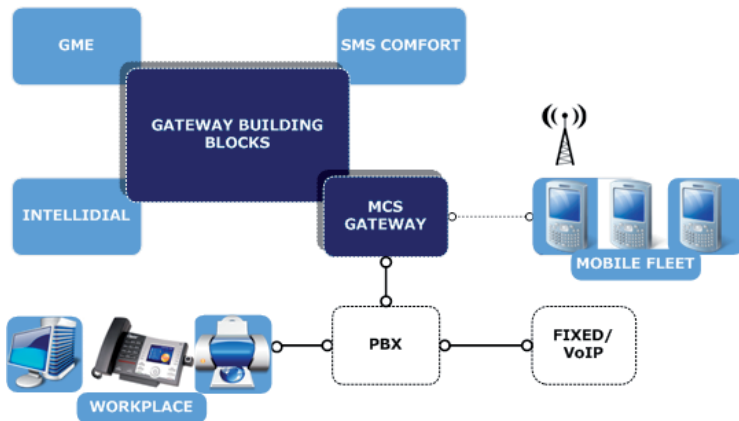

FIXED MOBILE CONVERGENCE

Next generation business GSM use

STANDARD MCS GATEWAY FOR LOWERING COSTS

More mobility, flexibility & cost reducing innovations are at the forefront of gaining a competitive advantage. Integrating your GSM with your telephone switch maximises the communication efficiency of your employees. This in essence providing you with a clear cut advantage in managing with the highly demanding business environment of today. The standard MCS GSM Gateway offers a considerable cost saving opportunity for dialling fixed to mobile and mobile to fixed. In most countries, firms are momentarily paying 10 eurocent/mins. With an MCS GSM Gateway, you will pay approximately 1.5 eurocent/ mins.

MCS "BUILDING BLOCKS"

The benefits of the MCS GSM Gateway can be expanded upon by adding MCS 'building blocks'. These integrated fixed/mobile convergence solutions will provide you with more GSM functionality, high savings and ultimately a more effective organization.

GET MORE WITH MCS 'BUILDING BLOCKS'

INTELLIDIAL

With IntelliDial, you will be able to access all your business contact numbers from your PC or mobile phone, anytime & anywhere. You will dial via your PBX and therefore also benefit from substantial cost savings with regard to business telecommunication. The application works with or without a telephone switch, is operator independent and works on all mobile phones.

GME: GSM MOBILITY EXTENDER

With GSM Mobile Extension you will have the opportunity to put calls on hold, set up a second call, swap calls and transfer the call to one of your colleagues. GSM Mobile Extender is a real DECT alternative solution.